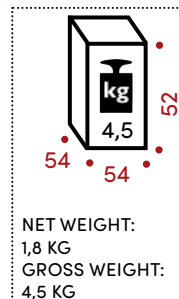

# Triple- Pascha

Material:  
Aluminum + Textil  
Kabel: PVC stoffummantelt  
Baldachin: Stahl

Aluminium + textile  
Cables: PVC covered in fabric  
Ceiling cup: steel

 SCHWARZ BLACK NOIR NERO	 SILBER SILVER ARGENT ARGENTO	 WEISS WHITE BLANCHE BIANCO	 KUPFER CHIPRE COPPER RAME	 GOLD GOLD OR ORO
	 GELB YELLOW JAUNE GIALLO		 ROT RED ROUGE ROSSO	