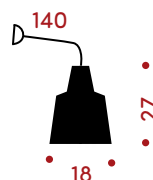

# Triple- Pascha

Material:  
Aluminum + Textil  
Kabel: PVC stoffummantelt  
Baldachin: Stahl

Aluminium + textile  
Cables: PVC covered in fabric  
Ceiling cup: steel

 SCHWARZ BLACK NOIR NERO	 SILBER SILVER ARGENT ARGENTO	 WEISS WHITE BLANCHE BIANCO	 KUPFER CHIPRE COPPER RAME	 GOLD GOLD OR ORO
	 GELB YELLOW JAUNE GIALLO		 ROT RED ROUGE ROSSO	