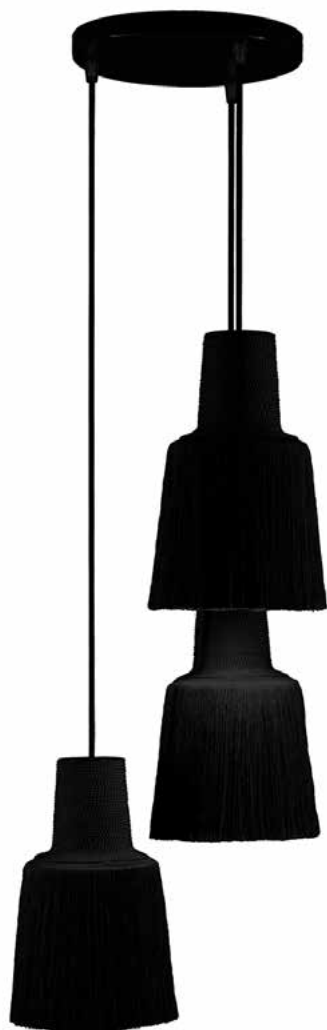

# Triple- Pascha

Material:  
Aluminum + Textil  
Kabel: PVC stoffummantelt  
Baldachin: Stahl

Aluminium + textile  
Cables: PVC covered in fabric  
Ceiling cup: steel

 SCHWARZ BLACK NOIR NERO	 SILBER SILVER ARGENT ARGENTO	 WEISS WHITE BLANCHE BIANCO	 KUPFER CHIPRE COPPER RAME	 GOLD GOLD OR ORO
	 GELB YELLOW JAUNE GIALLO		 ROT RED ROUGE ROSSO	