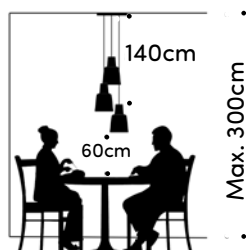

# Triple- Pascha

Material:  
Aluminum + Textil  
Kabel: PVC stoffummantelt  
Baldachin: Stahl

Aluminium + textile  
Cables: PVC covered in fabric  
Ceiling cup: steel

 SCHWARZ BLACK NOIR NERO	 SILBER SILVER ARGENT ARGENTO	 WEISS WHITE BLANCHE BIANCO	 KUPFER CHIPRE COPPER RAME	 GOLD GOLD OR ORO
	 GELB YELLOW JAUNE GIALLO		 ROT RED ROUGE ROSSO	