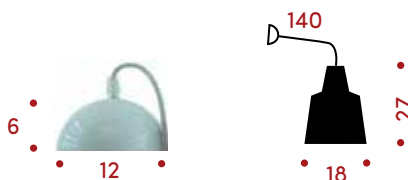

Aluminium + textile
 Cables: PVC covered in fabric
 Ceiling cup: steel

230/250V
 50Hz

NET WEIGHT:
 0,55 KG
 GROSS WEIGHT:
 1,5 KG

SCHWARZ BLACK NOIR NERO	SILBER SILVER ARGENT ARGENTO	WEISS WHITE BLANCHE BIANCO	KUPFER CHIPRE COPPER RAME	GOLD GOLD OR ORO
GELB YELLOW JAUNE GIALLO	ROT RED ROUGE ROSSO	CHAMPAGNE	SUMMER	AUTUMN
		SPRING		