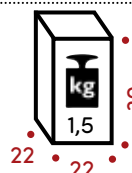

Aluminium + textile
 Cables: PVC covered in fabric
 Ceiling cup: steel

230/250V
 50Hz

NET WEIGHT:
 0,55 KG
 GROSS WEIGHT:
 1,5 KG

SCHWARZ BLACK NOIR NERO	SILBER SILVER ARGENT ARGENTO	WEISS WHITE BLANCHE BIANCO	KUPFER CHIPRE COPPER RAME	GOLD GOLD OR ORO
GELB YELLOW JAUNE GIALLO	ROT RED ROUGE ROSSO	CHAMPAGNE	SUMMER	AUTUMN
		SPRING		