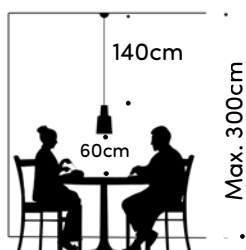

Aluminium + textile
 Cables: PVC covered in fabric
 Ceiling cup: steel

230/250V
 50Hz

NET WEIGHT:
 0,55 KG
 GROSS WEIGHT:
 1,5 KG

SCHWARZ BLACK NOIR NERO	SILBER SILVER ARGENT ARGENTO	WEISS WHITE BLANCHE BIANCO	KUPFER CHIPRE COPPER RAME	GOLD GOLD OR ORO
GELB YELLOW JAUNE GIALLO	ROT RED ROUGE ROSSO	CHAMPAGNE	SUMMER	AUTUMN
		SPRING		