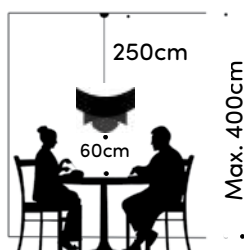

# Maya

**Material:**  
 Aluminium + Textil  
 Kabel: PVC stoffummantelt  
 Baldachin: Stahl

**Aluminium + textile**  
 Cables: PVC covered in fabric  
 Ceiling cup: steel

NET WEIGHT:  
 1,10 KG  
 GROSS WEIGHT:  
 3,5 KG