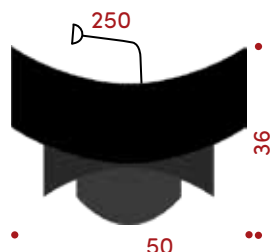

# Maya

**Material:**  
 Aluminium + Textil  
 Kabel: PVC stoffummantelt  
 Baldachin: Stahl

**Aluminium + textile**  
 Cables: PVC covered in fabric  
 Ceiling cup: steel

NET WEIGHT:  
 1,10 KG  
 GROSS WEIGHT:  
 3,5 KG

230/250V  
 50Hz

SCHWARZ BLACK NOIR NERO	SILBER SILVER ARGENT ARGENTO	WEISS WHITE BLANCHE BIANCO	KUPFER CHIPRE COPPER RAME	GOLD GOLD OR ORO
GELB YELLOW JAUNE GIALLO	ROT RED ROUGE ROSSO	CHAMPAGNE		

Incand.  
Max 20W

Halo.  
Max 20W

LED  
Max 20W

Fluo.  
Max 20W

Dimmer nicht eingeschlossen  
 Dimmer not included